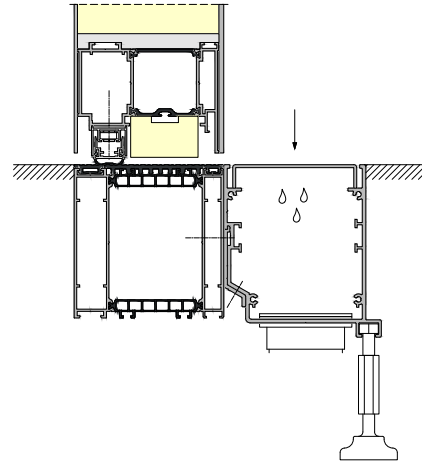

LINEAR DRAINAGE WITHIN THE PASSIVE SYSTEM