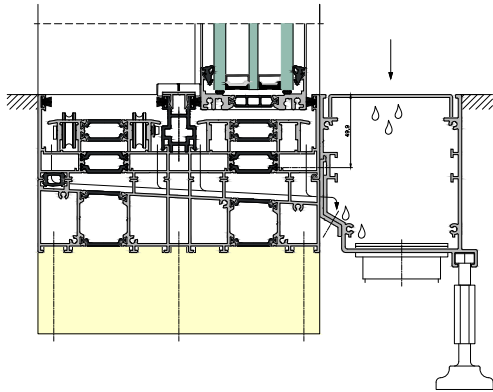

LINEAR DRAINAGE SYSTEM SIGNIFICANT BENEFITS

+	Linear drainage integrated with the frame	+	Saves time required to prefabricate profiles
+	Combines seamlessly with other Yawal USA systems	+	Gravitational outflow of drainage thanks to inclined lower widening wall
+	Connectors which allow any shapes of gutters	+	Aesthetic perforated metal sheet INOX

LINEAR DRAINAGE WITHIN THE MOREVIEW SLIDER SYSTEM