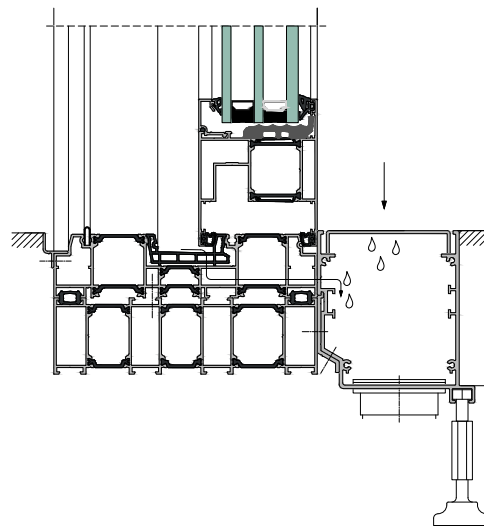

### Say YES to the YAWAL USA LINEAR DRAINAGE SYSTEM

Linear drainage is a gutter installed at the level of the floor used to condensate drainage which inflow to the structure and those which create inside of the structure.

The special design of the solution, in which one of the lower widening walls is inclined, ensures gravitation outflow of water to the gutter. Additionally, the lower widening is available with milled drainage holes, which create channels allowing the water flow.

## LINEAR DRAINAGE SYSTEM SIGNIFICANT BENEFITS

+	Linear drainage integrated with the frame	+	Saves time required to prefabricate profiles
+	Combines seamlessly with other Yawal USA systems	+	Gravitational outflow of drainage thanks to inclined lower widening wall
+	Connectors which allow any shapes of gutters	+	Aesthetic perforated metal sheet INOX

LINEAR DRAINAGE WITHIN THE MOREVIEW SLIDER SYSTEM

LINEAR DRAINAGE WITHIN THE PASSIVE SYSTEM

LINEAR DRAINAGE WITHIN THE PANO LIFT'N'SLIDE SYSTEM