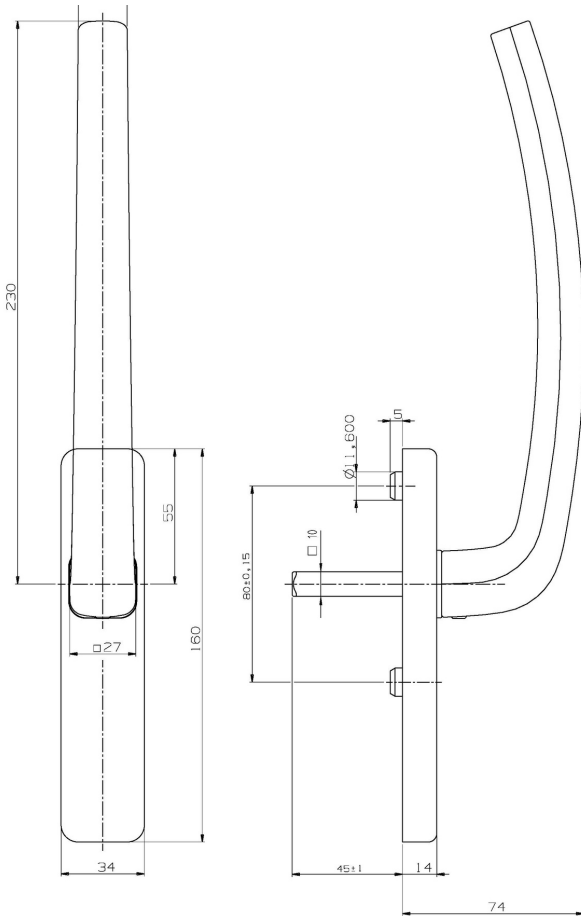

YAWVAL
ALUMINUM + ARCHITECTURE

CATALOG OF HANDLES

STANDARD

DOOR HANDLE

Color options:
-any RAL
-Stainless Steel
-Anodized

STANDARD SLIDING DOOR HANDLE

- Color options:**
- any RAL
 - Stainless Steel
 - Anodized