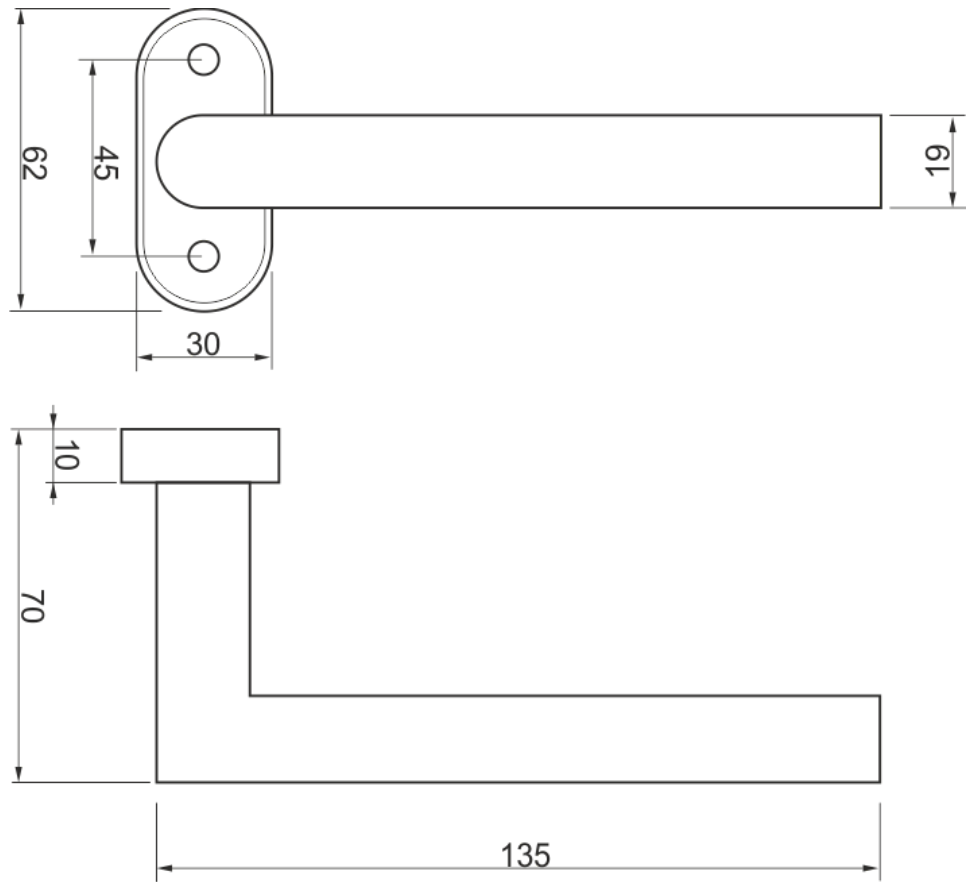

INOX **DOOR HANDLE**

Color options:
-Stainless Steel