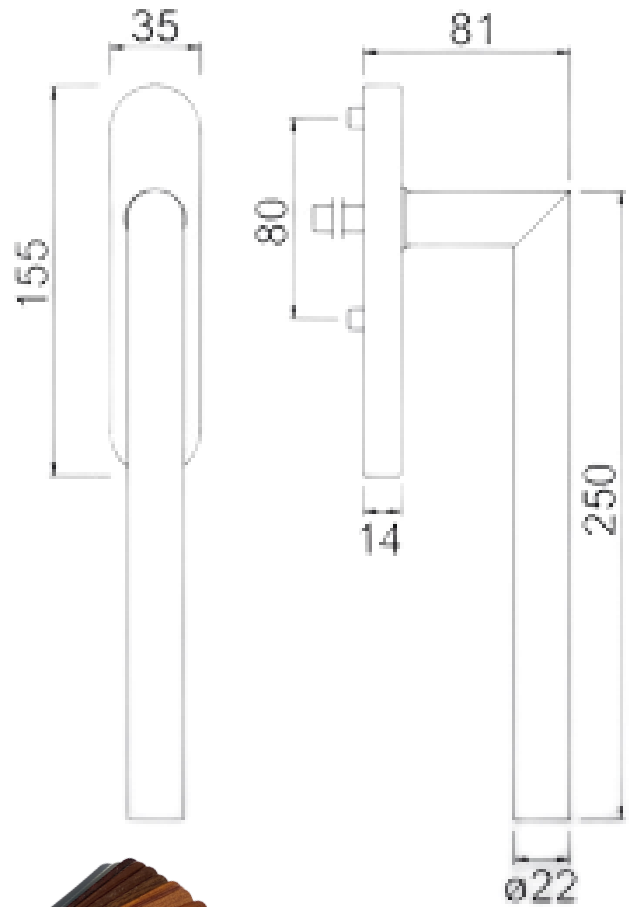

STANDARD WINDOW HANDLE

Color options:
-any RAL
-Stainless Steel
-Anodized

INOX **DOOR HANDLE**

Color options:
-Stainless Steel

INOX

SLIDING DOOR HANDLE

Color options:
-Stainless Steel

INOX