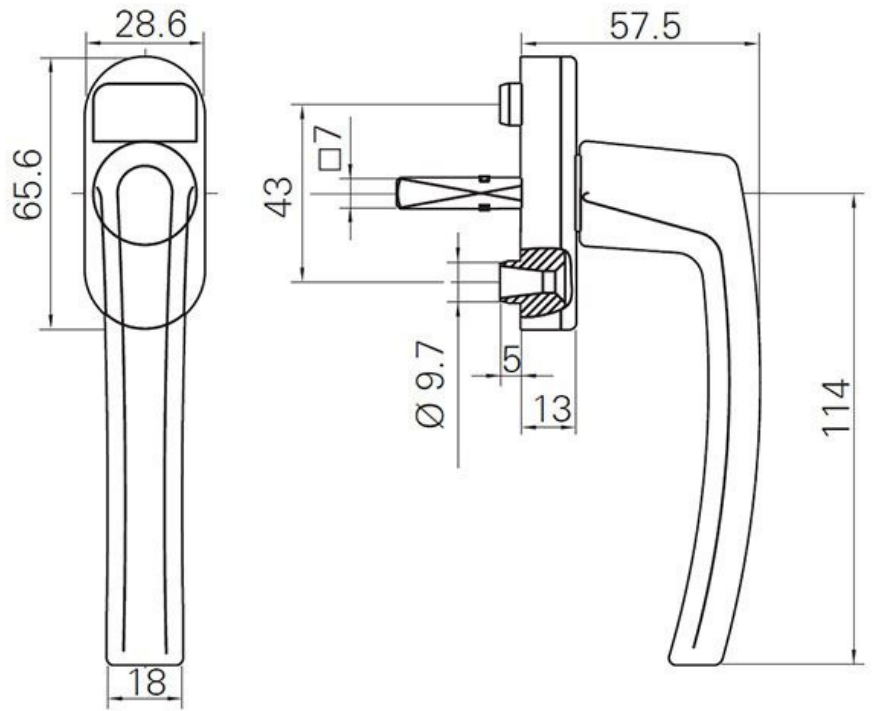

STANDARD WINDOW HANDLE

Color options:
-any RAL
-Stainless Steel
-Anodized