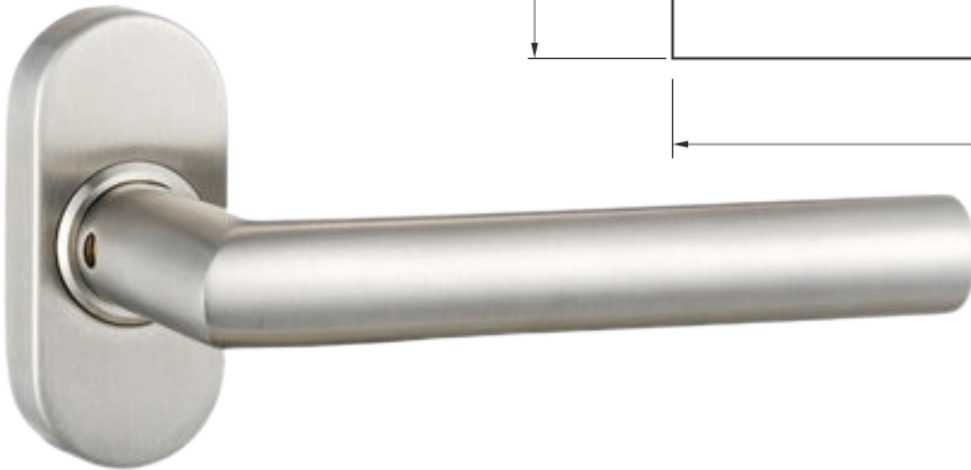

YAWVAL
ALUMINUM + ARCHITECTURE

CATALOG OF HANDLES

STANDARD

DOOR HANDLE

Color options:
-any RAL
-Stainless Steel
-Anodized

STANDARD SLIDING DOOR HANDLE

- Color options:**
- any RAL
 - Stainless Steel
 - Anodized

STANDARD WINDOW HANDLE

Color options:
-any RAL
-Stainless Steel
-Anodized

INOX **DOOR HANDLE**

Color options:
-Stainless Steel

INOX

SLIDING DOOR HANDLE

Color options:
-Stainless Steel

INOX

WINDOW HANDLE

Color options:
-Stainless Steel

CONTEMPORARY DOOR HANDLE

Color options:
-any RAL
-Stainless Steel
-Anodized

CONTEMPORARY SLIDING DOOR HANDLE

- Color options:**
- any RAL
 - Stainless Steel
 - Anodized