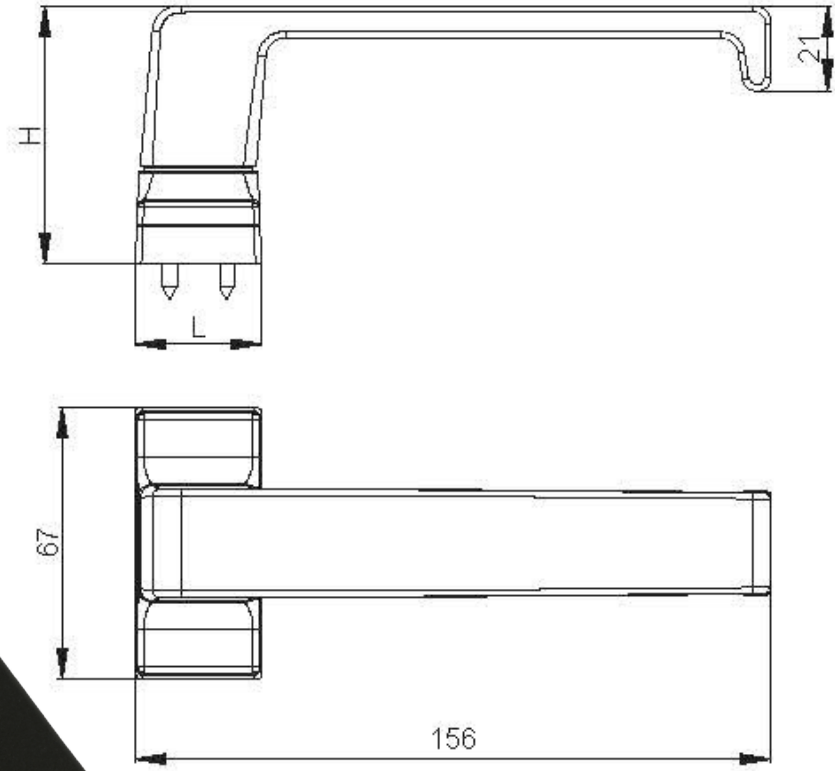

CUBIC DOOR HANDLE

Color options:
-any RAL
-Stainless Steel
-Anodized