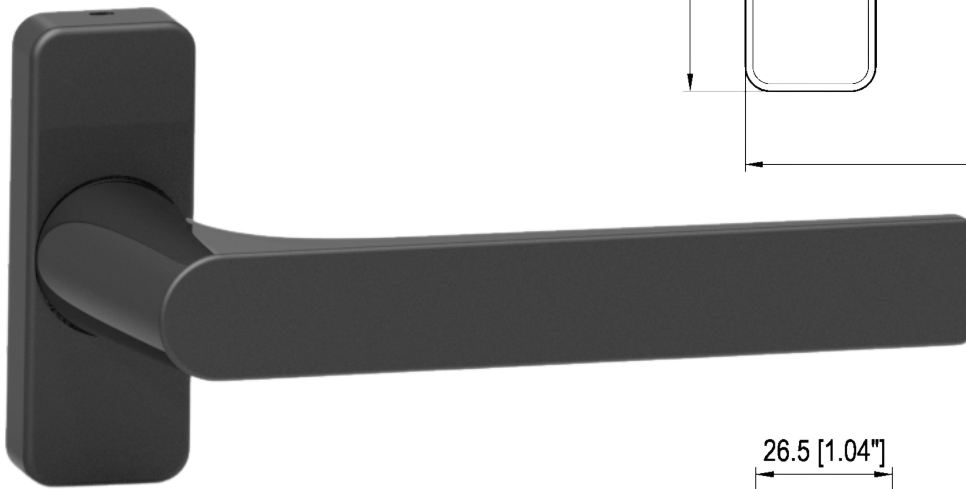

CONTEMPORARY DOOR HANDLE

Color options:
-any RAL
-Stainless Steel
-Anodized