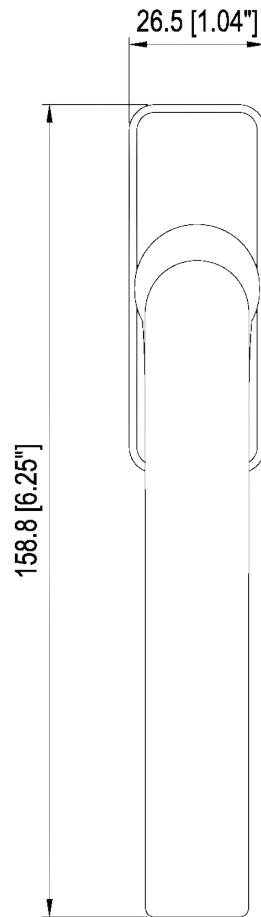

CONTEMPORARY WINDOW HANDLE

Color options:
-any RAL
-Stainless Steel
-Anodized