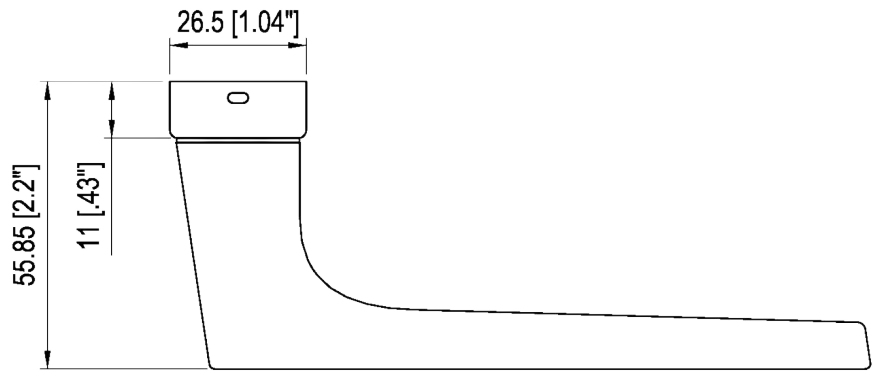

CONTEMPORARY DOOR HANDLE

Color options:
-any RAL
-Stainless Steel
-Anodized