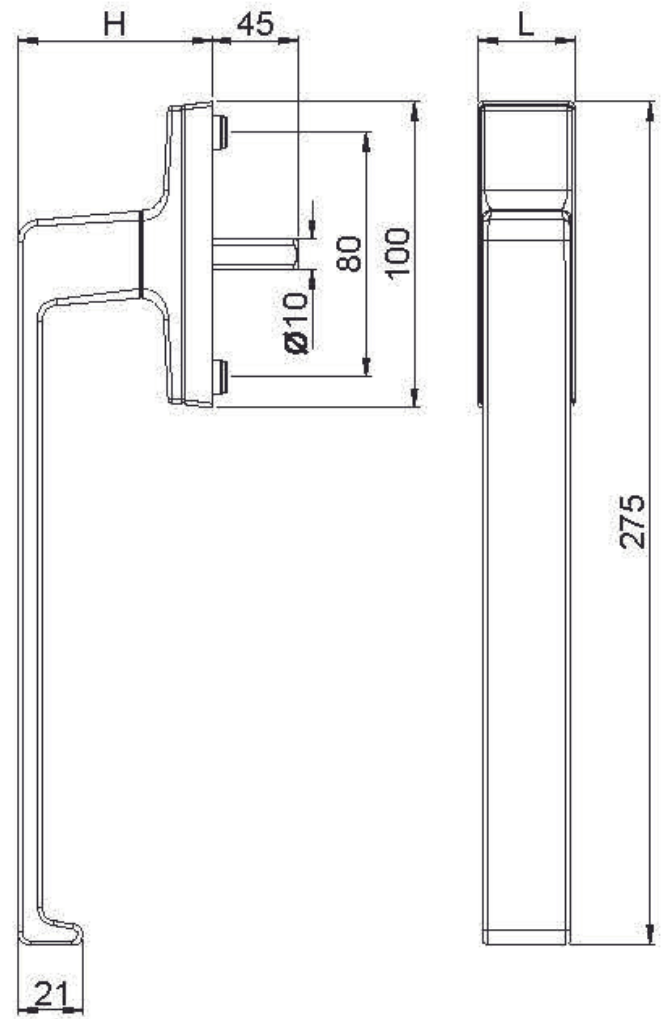

CONTEMPORARY WINDOW HANDLE

Color options:
-any RAL
-Stainless Steel
-Anodized

CUBIC DOOR HANDLE

Color options:
-any RAL
-Stainless Steel
-Anodized

CUBIC

SLIDING DOOR HANDLE

Color options:

- any RAL
- Stainless Steel
- Anodized