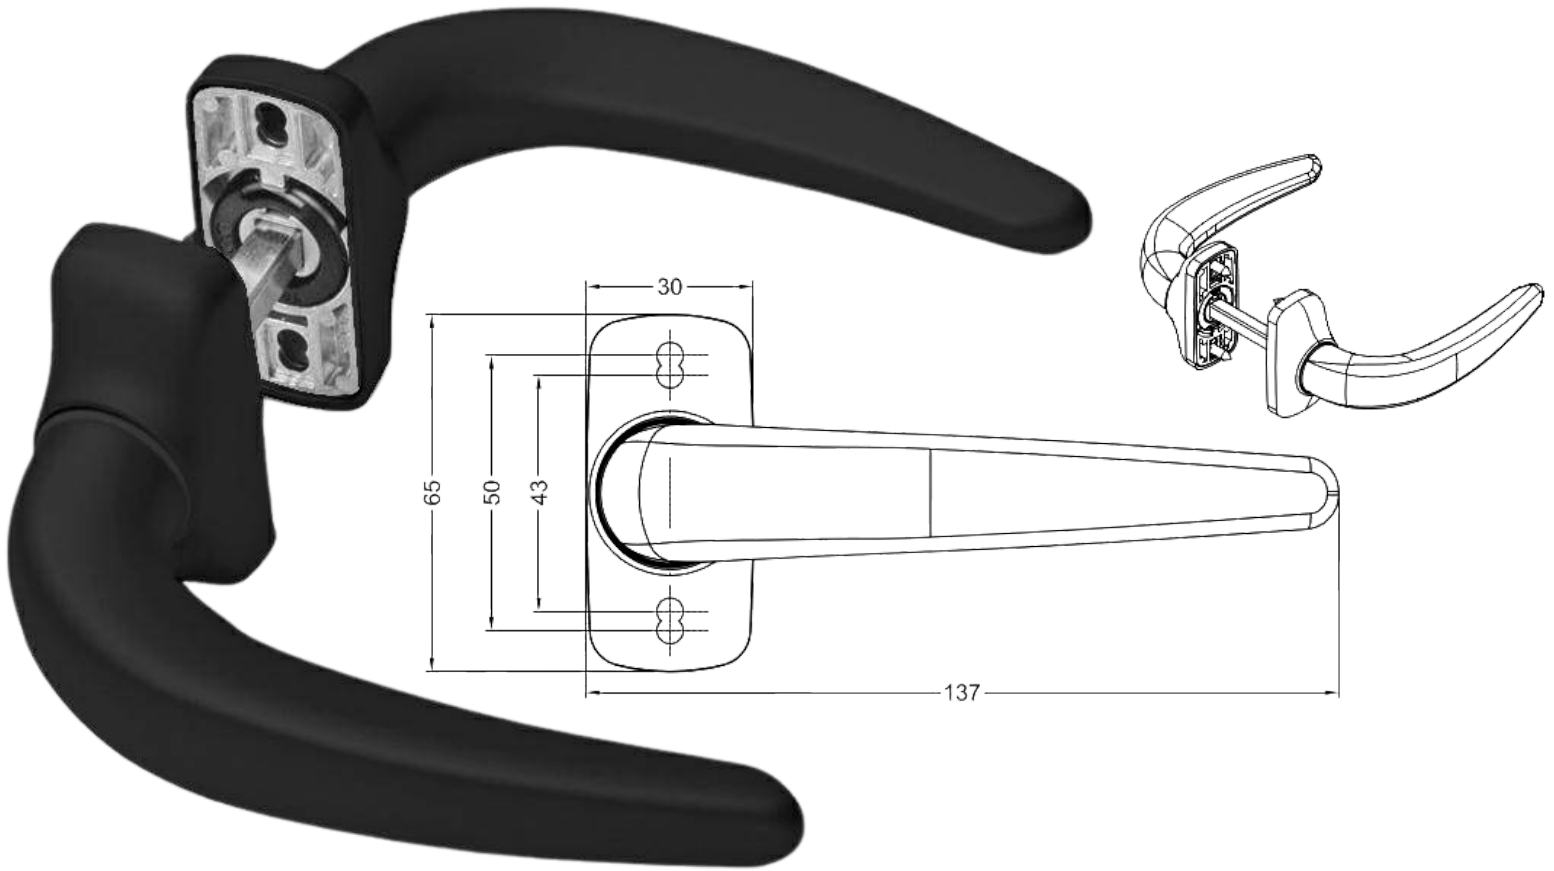

YAWVAL
ALUMINUM + ARCHITECTURE

CATALOG OF HANDLES

STANDARD

DOOR HANDLE

Color options:
-any RAL
-Stainless Steel
-Anodized

STANDARD SLIDING DOOR HANDLE

- Color options:**
- any RAL
 - Stainless Steel
 - Anodized