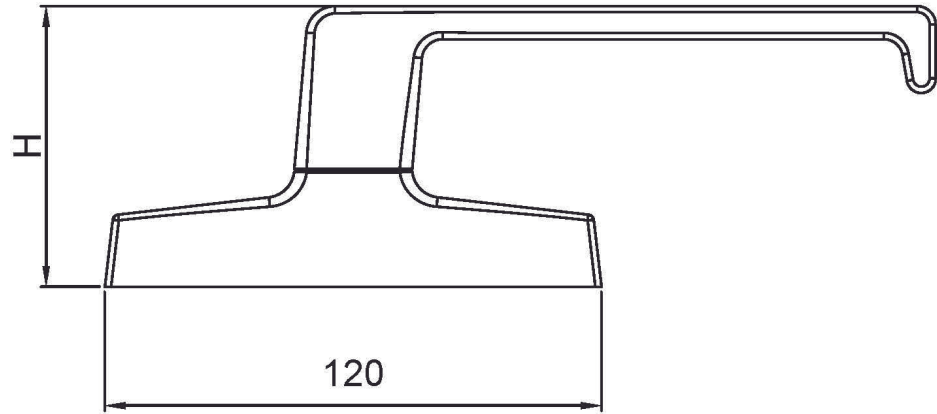

CUBIC **WINDOW HANDLE**

1. **Color options:**
2. -any RAL
   - -Stainless Steel
   - -Anodized