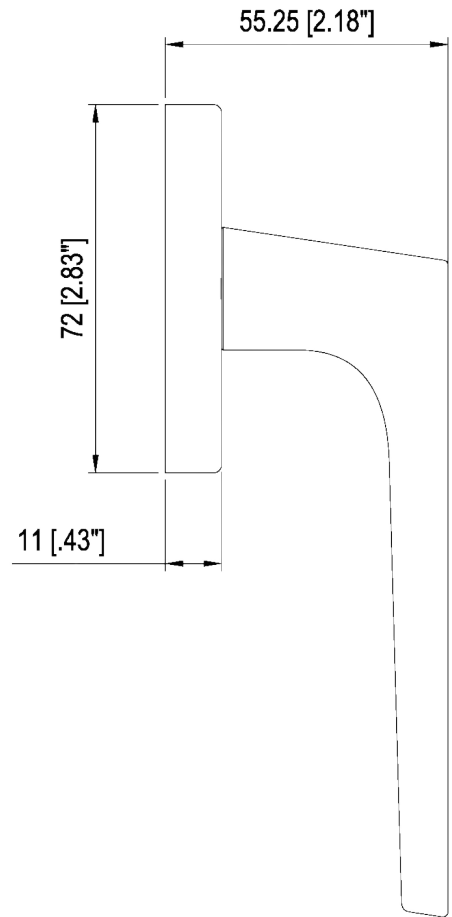

CONTEMPORARY WINDOW HANDLE

Color options:
-any RAL
-Stainless Steel
-Anodized