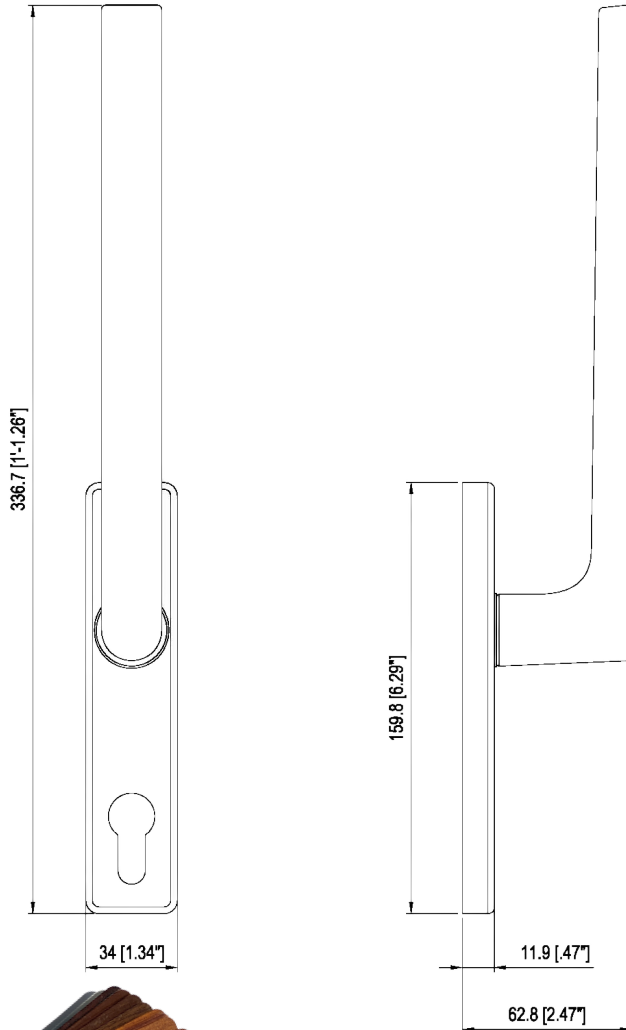

WINDOW HANDLE

Color options:
-Stainless Steel

CONTEMPORARY DOOR HANDLE

Color options:
-any RAL
-Stainless Steel
-Anodized

CONTEMPORARY SLIDING DOOR HANDLE

- Color options:**
- any RAL
 - Stainless Steel
 - Anodized