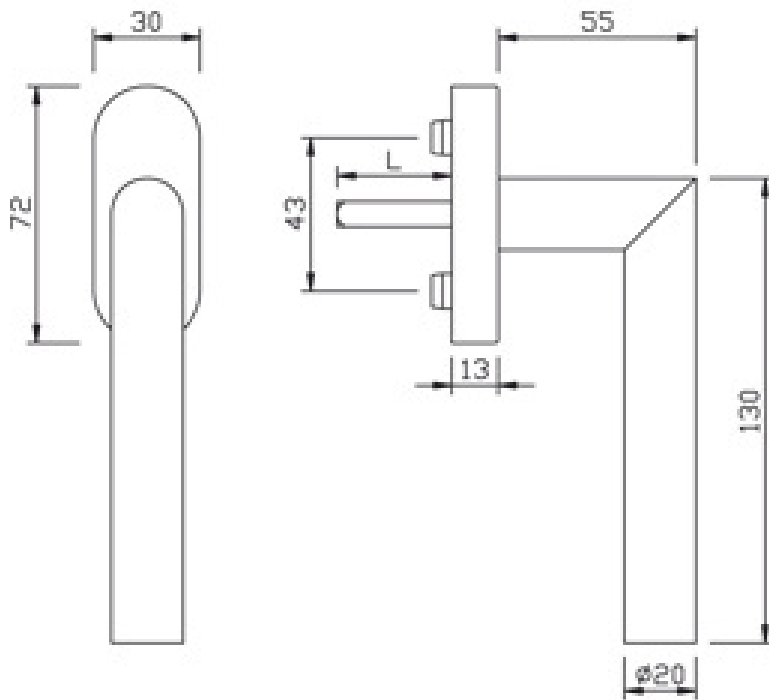

INOX

WINDOW HANDLE

Color options:
-Stainless Steel