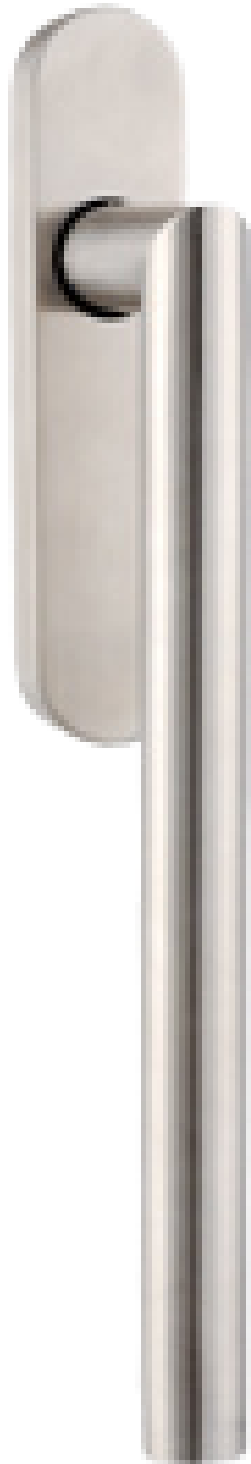

YAWVAL
ALUMINUM + ARCHITECTURE

CATALOG OF HANDLES

STANDARD

DOOR HANDLE

Color options:
-any RAL
-Stainless Steel
-Anodized

STANDARD SLIDING DOOR HANDLE

- Color options:**
- any RAL
 - Stainless Steel
 - Anodized

STANDARD WINDOW HANDLE

Color options:
-any RAL
-Stainless Steel
-Anodized

INOX **DOOR HANDLE**

Color options:
-Stainless Steel

INOX

SLIDING DOOR HANDLE

Color options:
-Stainless Steel

INOX

WINDOW HANDLE

Color options:
-Stainless Steel

CONTEMPORARY DOOR HANDLE

Color options:
-any RAL
-Stainless Steel
-Anodized

CONTEMPORARY SLIDING DOOR HANDLE

- Color options:**
- any RAL
 - Stainless Steel
 - Anodized

CONTEMPORARY WINDOW HANDLE

Color options:
-any RAL
-Stainless Steel
-Anodized

CUBIC DOOR HANDLE

Color options:
-any RAL
-Stainless Steel
-Anodized

CUBIC

SLIDING DOOR HANDLE

Color options:

- any RAL
- Stainless Steel
- Anodized