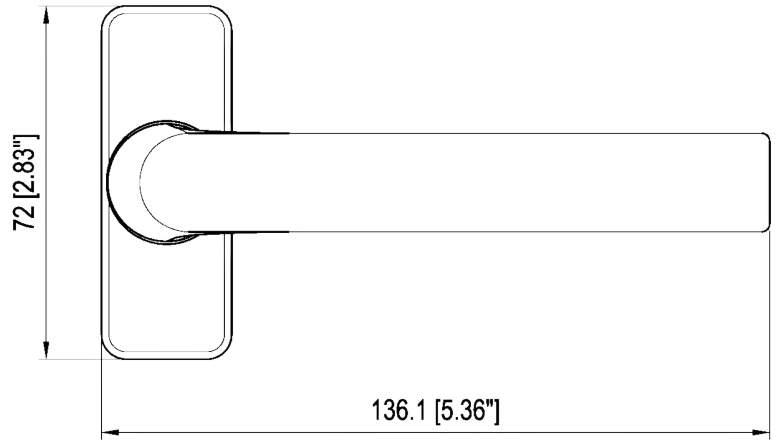

CONTEMPORARY DOOR HANDLE

Color options:
-any RAL
-Stainless Steel
-Anodized