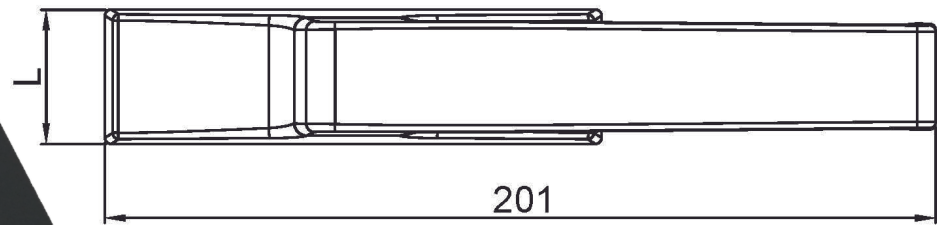

CUBIC **WINDOW HANDLE**

1. **Color options:**
2. -any RAL
   - -Stainless Steel
   - -Anodized